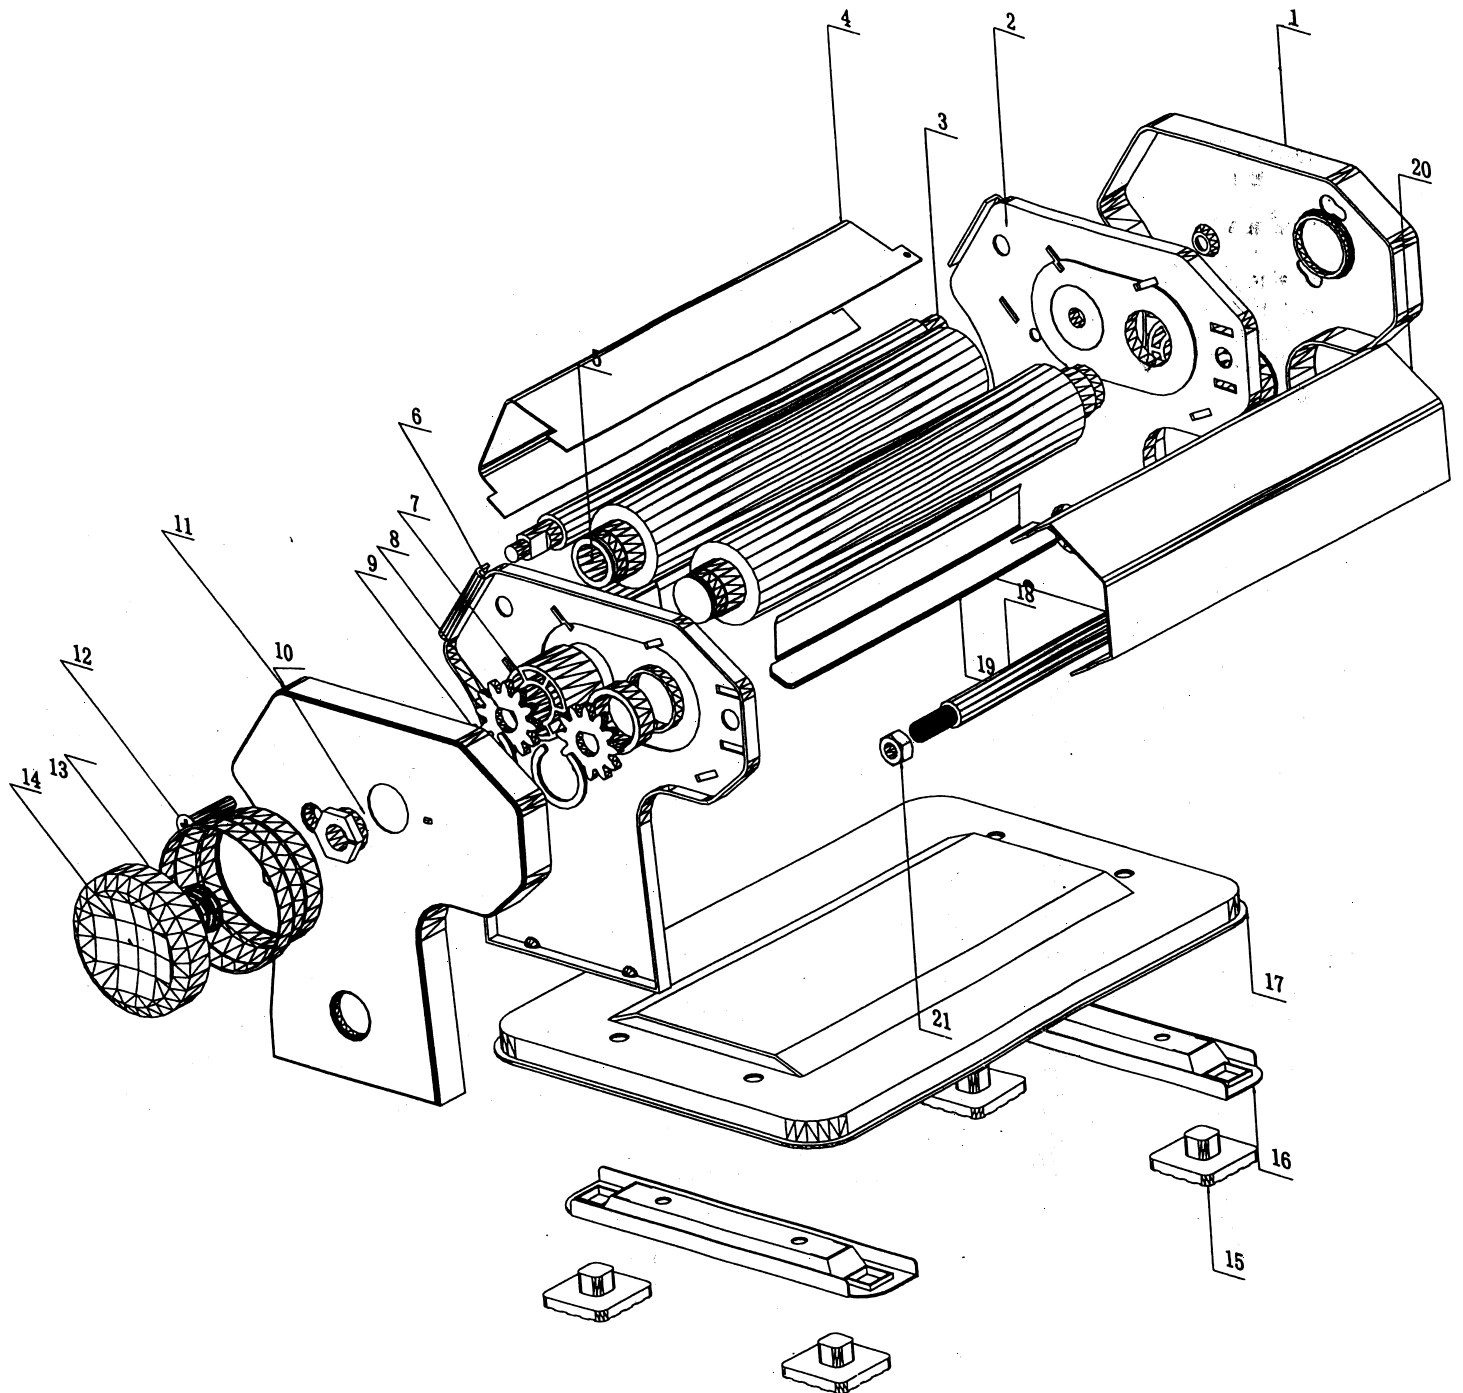

Parts Breakdown

Model PM-CN-0179 13229

Parts Breakdown

Model PM-CN-0179 13229

| Item No. | Description | Position | Item No. | Description | Position | Item No. | Description | Position |
|----------|-------------------------|----------|----------|---------------------------|----------|----------|------------------------|----------|
| 64334 | Right Cover for 13229 | 1 | 64342 | Washer for 13229 | 9 | 64350 | Bottom Board for 13229 | 17 |
| 64335 | Right Bracket for 13229 | 2 | 64343 | Nut for 13229 | 10 | 64351 | Bolt for 13229 | 18 |
| 64336 | Spindle for 13229 | 3 | 64344 | Left Cover for 13229 | 11 | 64352 | Cutter for 13229 | 19 |
| 64337 | Back Baffle for 13229 | 4 | 64345 | Bolt for 13229 | 12 | 64353 | Front Baffle for 13229 | 20 |
| 64338 | Roller for 13229 | 5 | 64346 | Spring for 13229 | 13 | 64354 | Nut for 13229 | 21 |
| 64339 | Left Bracket for 13229 | 6 | 64347 | Adjustable Knob for 13229 | 14 | 23742 | Clamp for 13229 | |
| 64340 | Nylon Washer for 13229 | 7 | 64348 | Rubber Foot for 13229 | 15 | | | |
| 64341 | Gear for 13229 | 8 | 64349 | Bottom Baffle for 13229 | 16 | | | |